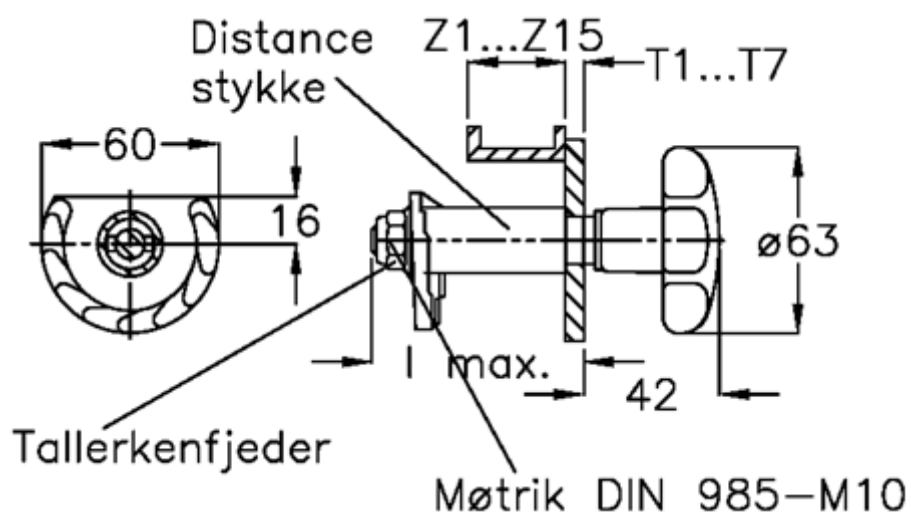

Article number: 20894207

Description: E+G Door lock
GN 117-SG-T2-Z7

Measures

Cam thickness = 18-27